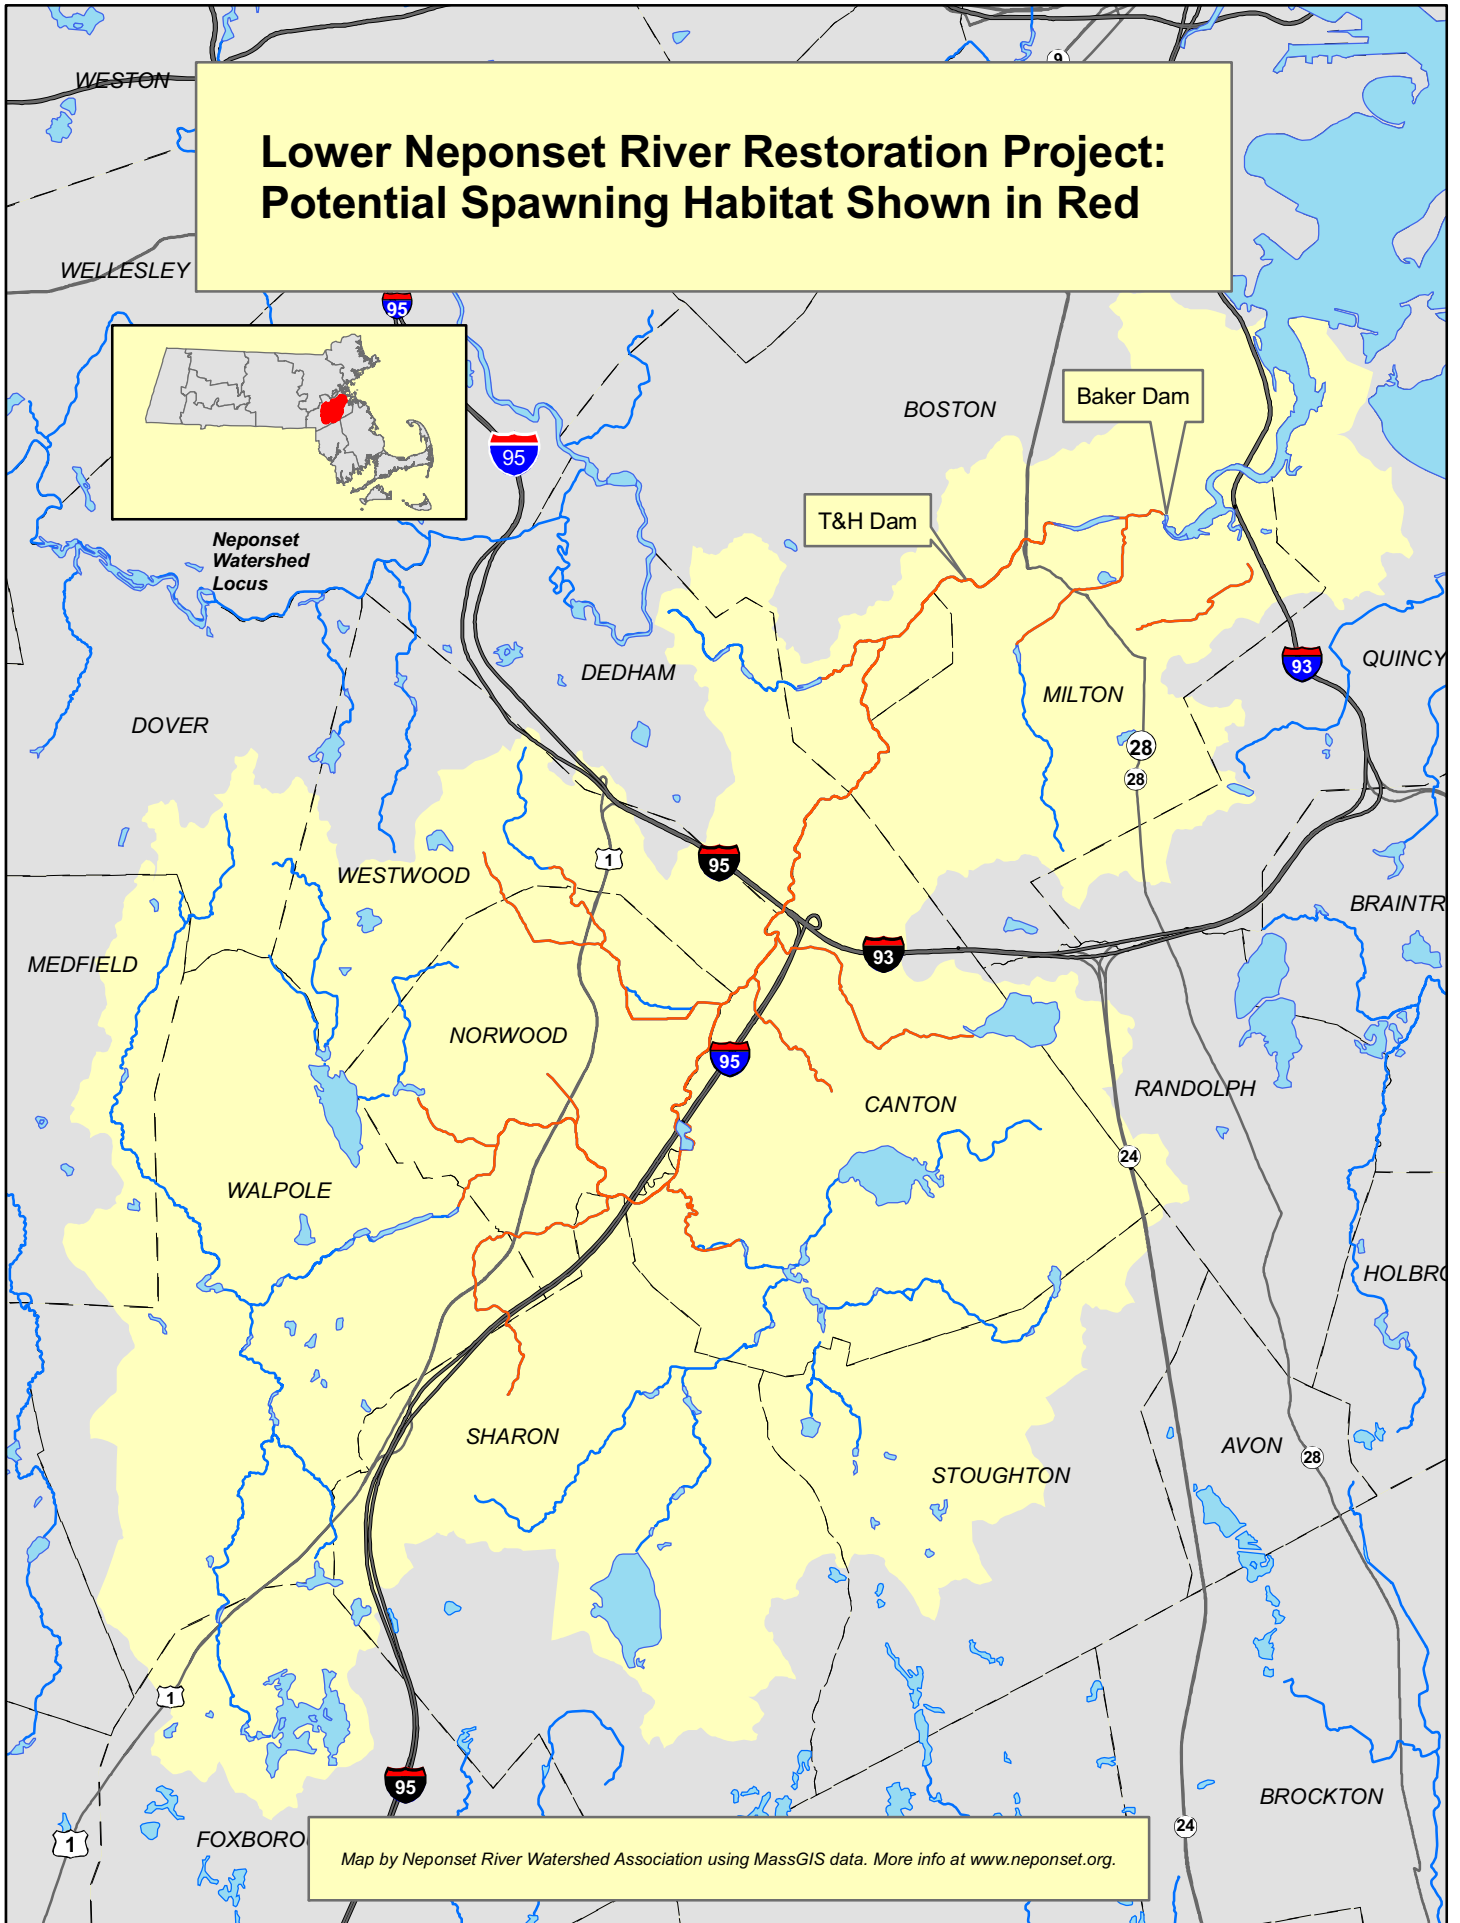

# Lower Neponset River Restoration Project: Potential Spawning Habitat Shown in Red

Neponset  
Watershed  
Locus

Map by Neponset River Watershed Association using MassGIS data. More info at [www.neponset.org](http://www.neponset.org).