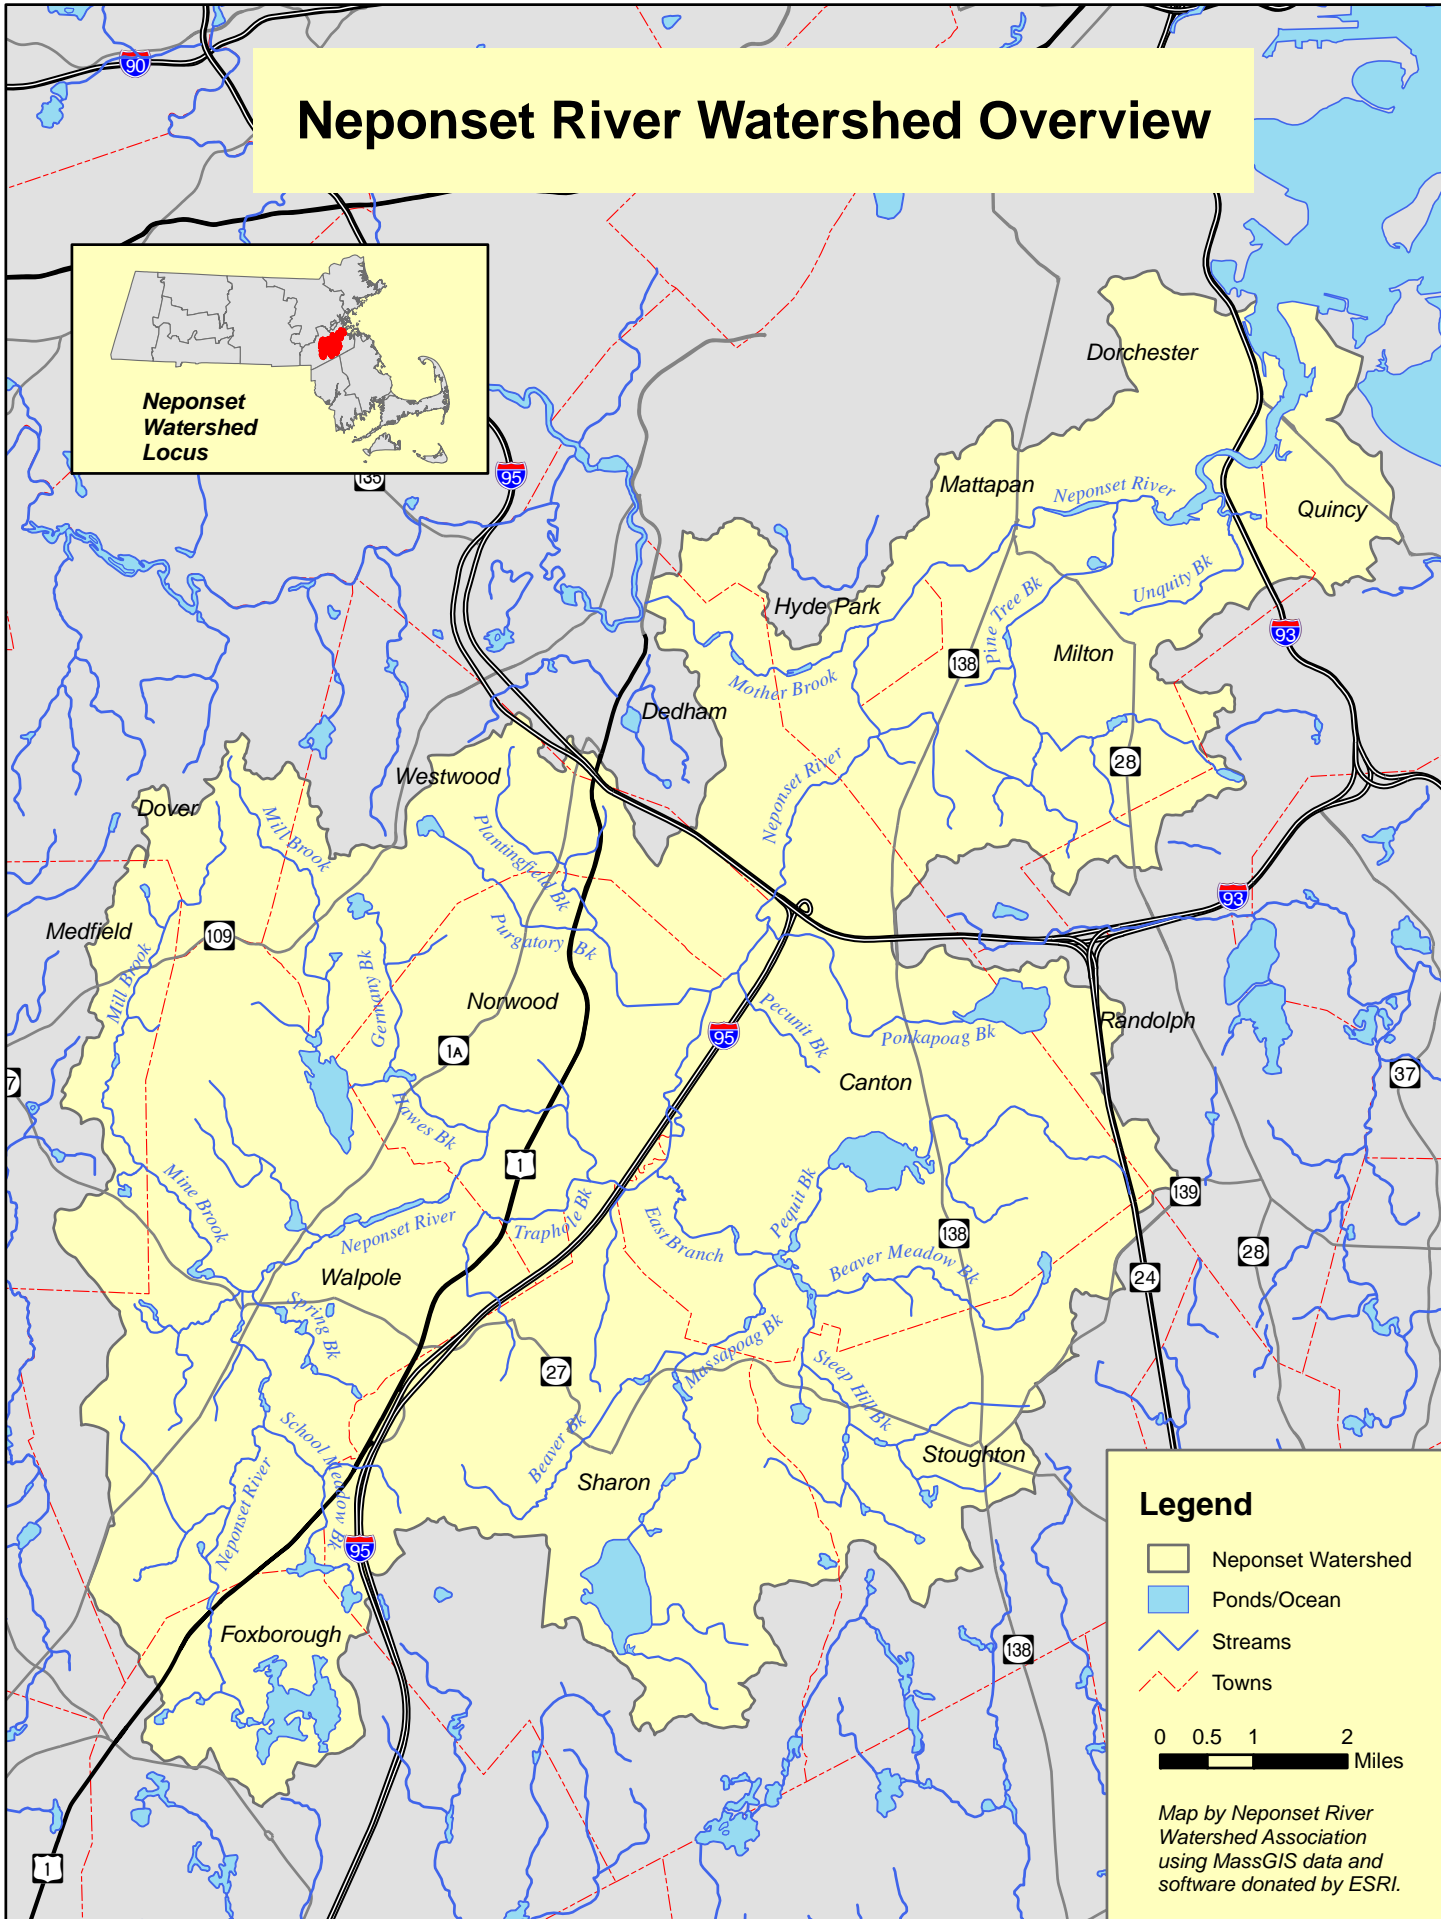

# Neponset River Watershed Overview

## Legend

- Neponset Watershed
- Ponds/Ocean
- Streams
- Towns

0 0.5 1 2 Miles

Map by Neponset River Watershed Association using MassGIS data and software donated by ESRI.